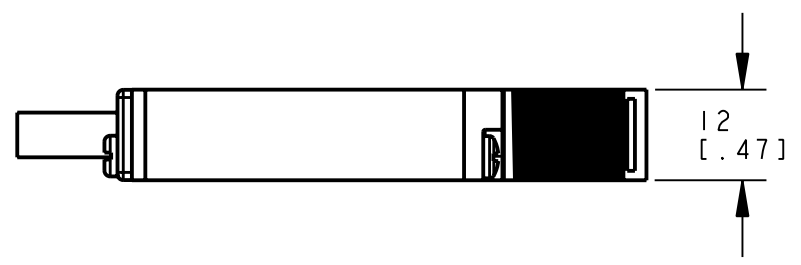

8 | 7 | 6 | 5 | 4 | 3 | 2 | 1

ISOMETRIC VIEW
SCALE 1:1

This drawing is the property of BANNER ENGINEERING CORP. and is proprietary in general and in detail. Its contents shall not be revealed to outside parties without written consent of BANNER.

BANNER ENGINEERING CORP.
P.O. BOX 9414
MINNEAPOLIS, MN 55440

THIRD ANGLE PROJECTION

TITLE
SM2A312/MIAD9 F/FV CABLE/PIGTAIL
WEB CAD DRAWINGS 2D/3D

SIZE B	DRAWING NO. 154477	REV. I
SCALE 1:1		SHEET 1 OF 1

NOTES:
1. ALL DIMENSIONS ARE MILLIMETERS [INCHES] UNLESS OTHERWISE NOTED.