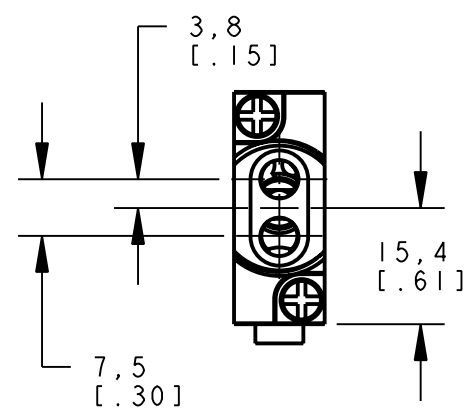

8 | 7 | 6 | 5 | 4 | 3 | 2 | 1

ISOMETRIC VIEW
SCALE 1:1

This drawing is the property of BANNER ENGINEERING CORP. and is proprietary in general and in detail. Its contents shall not be revealed to outside parties without written consent of BANNER.

BANNER ENGINEERING CORP.
P.O. BOX 9414
MINNEAPOLIS, MN 55440

THIRD ANGLE PROJECTION

TITLE
SM2A312/MIAD9 F/FV CABLE/PIGTAIL
WEB CAD DRAWINGS 2D/3D

SIZE B	DRAWING NO. 154477	REV. I
SCALE 1:1		SHEET 1 OF 1

NOTES:
1. ALL DIMENSIONS ARE MILLIMETERS [INCHES] UNLESS OTHERWISE NOTED.