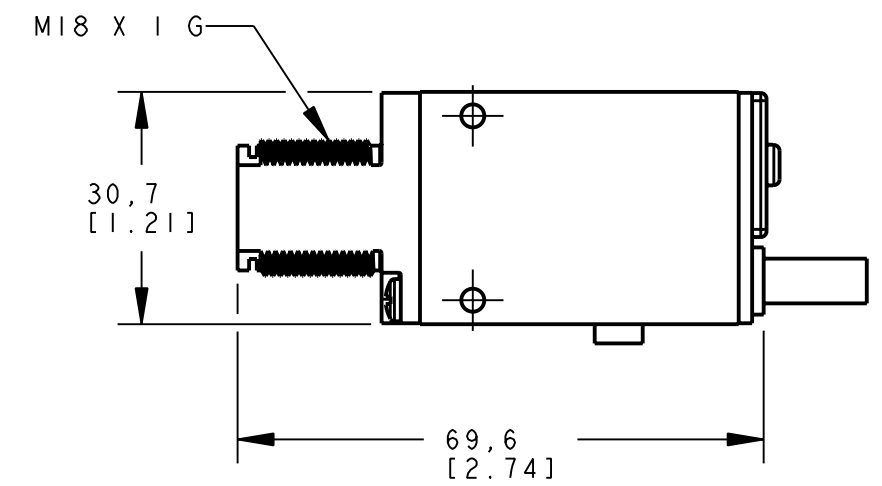

8 | 7 | 6 | 5 | 4 | 3 | 2 | 1

ISOMETRIC VIEW
SCALE 1:1

This drawing is the property of BANNER ENGINEERING CORP. and is proprietary in general and in detail. Its contents shall not be revealed to outside parties without written consent of BANNER.

BANNER ENGINEERING CORP.
P.O. BOX 9414
MINNEAPOLIS, MN 55440

THIRD ANGLE PROJECTION

TITLE
SM2A312/MIAD9 F/FV CABLE/PIGTAIL
WEB CAD DRAWINGS 2D/3D

SIZE B	DRAWING NO. 154477	REV. I
SCALE 1:1		SHEET 1 OF 1

NOTES:
1. ALL DIMENSIONS ARE MILLIMETERS [INCHES] UNLESS OTHERWISE NOTED.