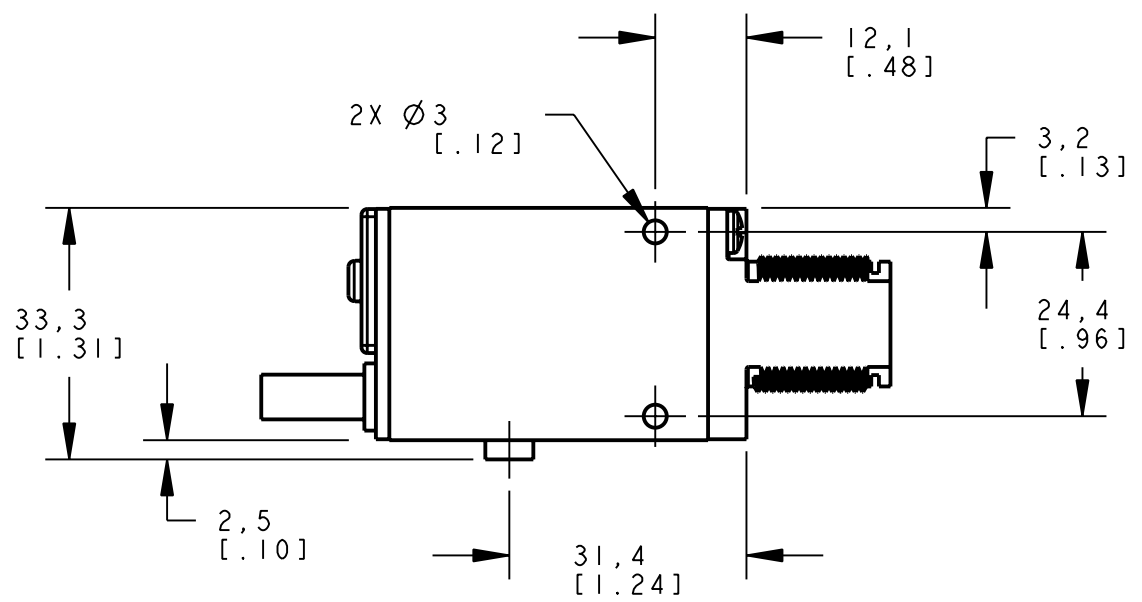

8 | 7 | 6 | 5 | 4 | 3 | 2 | 1

ISOMETRIC VIEW
SCALE 1:1

This drawing is the property of BANNER ENGINEERING CORP. and is proprietary in general and in detail. Its contents shall not be revealed to outside parties without written consent of BANNER.

BANNER ENGINEERING CORP.
P.O. BOX 9414
MINNEAPOLIS, MN 55440

THIRD ANGLE PROJECTION

TITLE
SM2A312/MIAD9 F/FV CABLE/PIGTAIL
WEB CAD DRAWINGS 2D/3D

SIZE B	DRAWING NO. 154477	REV. I
SCALE 1:1		SHEET 1 OF 1

NOTES:
1. ALL DIMENSIONS ARE MILLIMETERS [INCHES] UNLESS OTHERWISE NOTED.